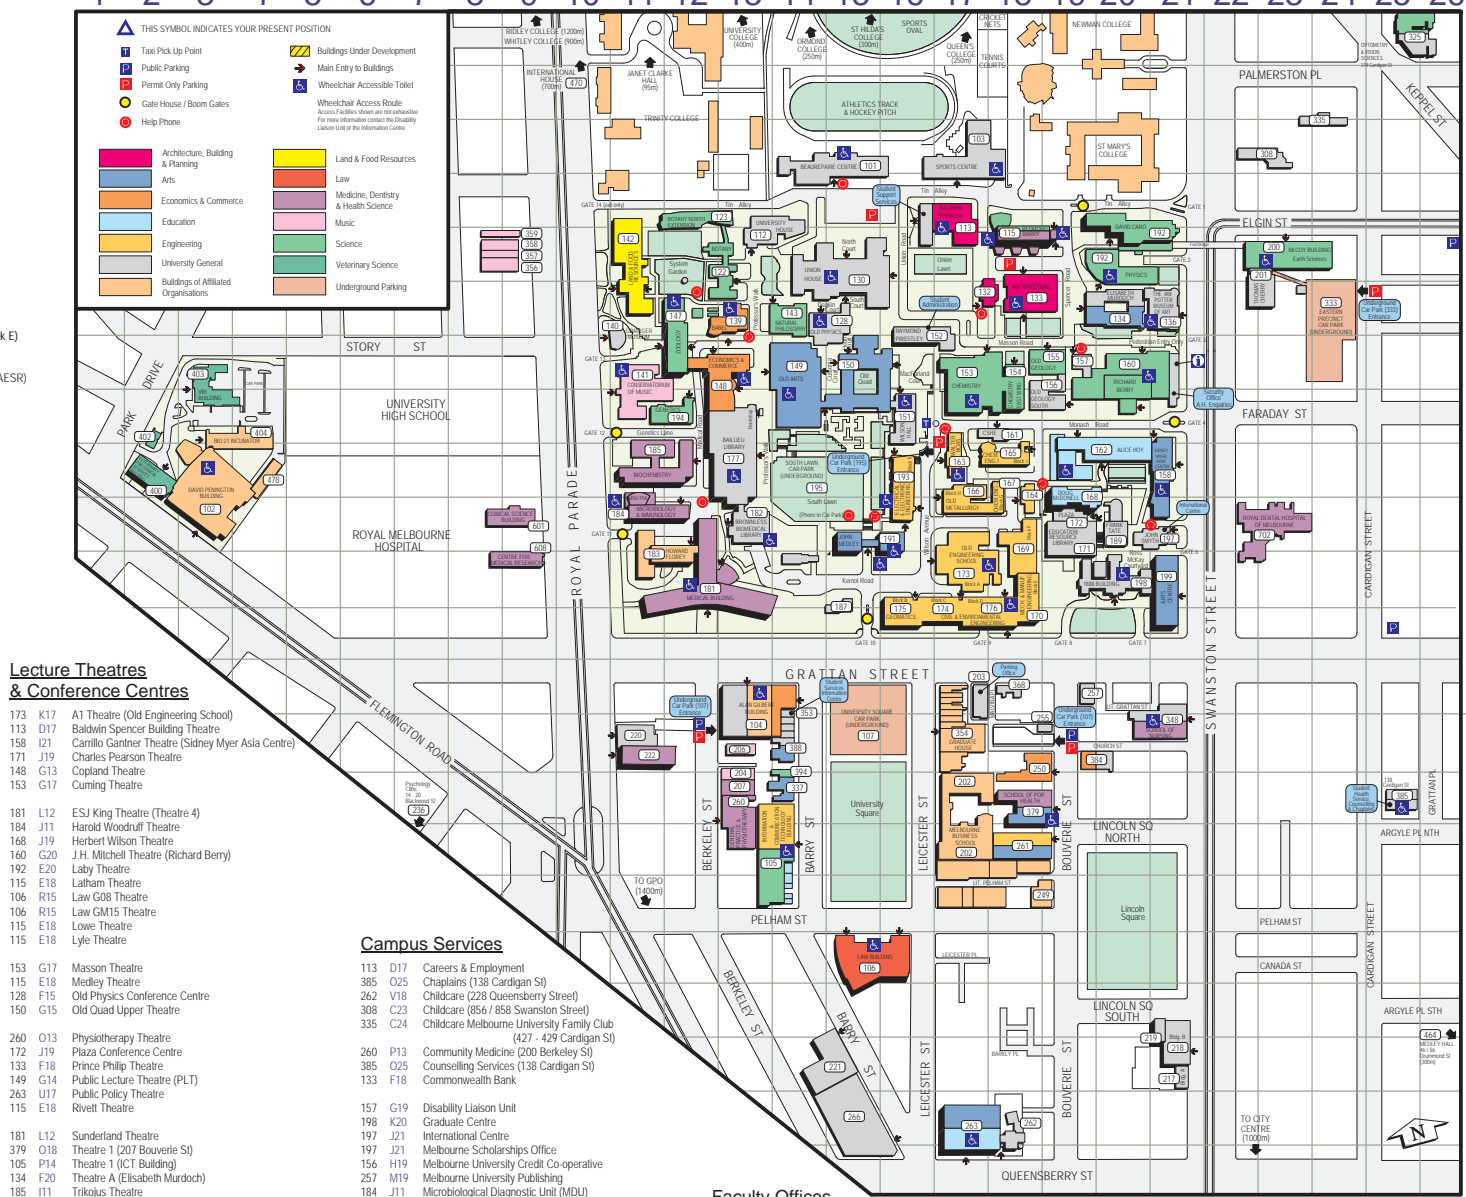

1 2 3 4 5 6 7 8 9 10 11 12 13 14 15 16 17 18 19 20 21 22 23 24 25 26

Lecture Theatres & Conference Centres

173	K17	A1 Theatre (Old Engineering School)
113	D17	Baldwin Spencer Building Theatre
158	I21	Carrillo Ganter Theatre (Sidney Myer Asia Centre)
171	J19	Charles Pearson Theatre
148	G13	Cogland Theatre
153	G17	Cuning Theatre
181	L12	ESJ King Theatre (Theatre 4)
184	J11	Harold Woodruff Theatre
168	J19	Herbert Wilson Theatre
160	G20	J.H. Mitchell Theatre (Richard Berry)
192	E20	Laby Theatre
115	E18	Latham Theatre
106	R15	Law G08 Theatre
106	R15	Law G015 Theatre
115	E18	Lowe Theatre
115	E18	Lyle Theatre

Campus Services

113	D17	Careers & Employment
385	O25	Chaplains (138 Cardigan St)
262	V18	Childcare (228 Queensberry Street)
308	C23	Childcare (856 / 858 Swanston Street)
335	C24	Childcare Melbourne University Family Club (427 - 429 Cardigan St)
260	P13	Community Medicine (200 Berkeley St)
385	O25	Counselling Services (138 Cardigan St)
133	F18	Commonwealth Bank
157	G19	Disability Liaison Unit
198	K20	Graduate Centre
197	J21	International Centre
197	J21	Melbourne Scholarships Office
156	H19	Melbourne University Credit Co-operative
257	M19	Melbourne University Publishing
184	J11	Microbiological Diagnostic Unit (MDU)
143	F14	National Australia Bank
385	O25	Occupational Health (138 Cardigan St)
133	F18	Post Office
236	O8	Psychology Clinic
152	F16	Student Administration
385	O25	Student Dental Health (138 Cardigan St)
385	O25	Student Health Service (138 Cardigan St)
353	M14	Student Services Information Centre (159 Barry St)
113	D16	Student Support Services (Employment, Housing, & Financial Aid)
130	E15	Student Union
H16		Taxi Pick Up Point Zone 1
D15		Taxi Pick Up Point Zone 2
I12		Taxi Pick Up Point Zone 3

Faculty Offices

132	F18	Architecture, Building, & Planning Faculty Office
149	G14	Arts Faculty Office
139	F13	Economics & Commerce Faculty Office
162	I19	Education Faculty Office
173	K17	Engineering Faculty Office
142	E11	Land & Food Resources
106	R15	Law Faculty Office
181	K12	Medicine, Dentistry, & Health Sciences Faculty Office
141	H11	Music Faculty Office
198	K20	School of Graduate Studies
155	G19	Science Faculty Office
400	I2	Veterinary Science Faculty Office